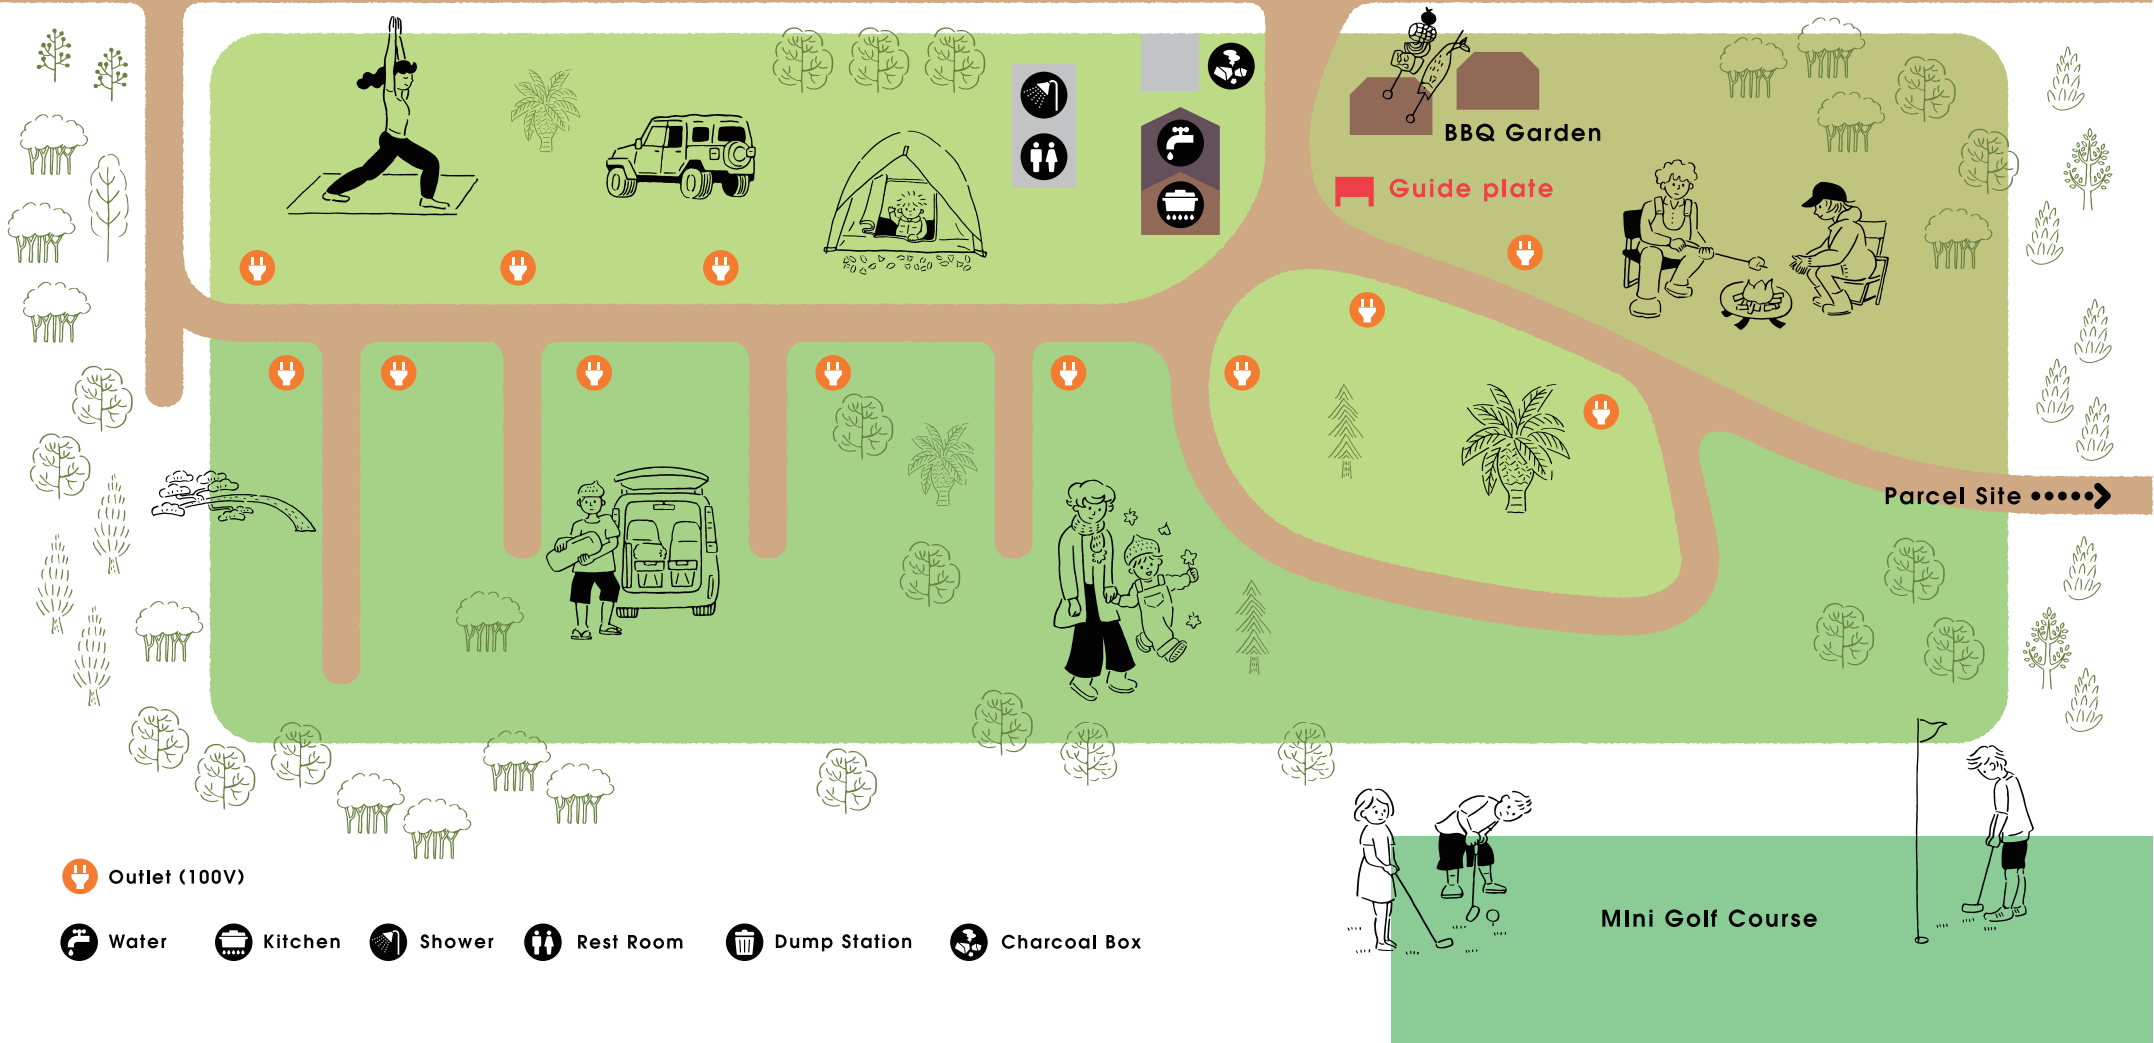

MOONBEACH CAMPFIELD

Sun Oyodo Site

Overflow Campsite

Parcel Site

Overflow Campsite

フリーサイト

← Sun Oyodo Site

Parcel Site →

Outlet (100V)

- Water
- Kitchen
- Shower
- Rest Room
- Dump Station
- Charcoal Box